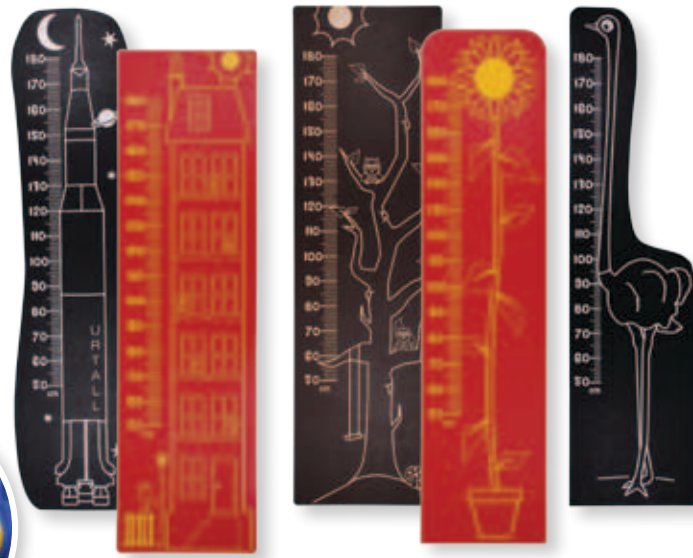

Polystone® Play-Tec

innovative design

innovative solutions

Musical

Play the notes enjoy the sound.

800mm x 600mm (crocodile)

794mm x 425mm (armadillo)

Polystone-Play-Tec has been specifically developed for use within the play equipment industry and educational establishments. With Polystone-Play-Tec you have the flexibility for both internal and external applications. Polystone-Play-Tec also offers resistance to scratches and vandalism.

Height panels
Colourful way to learn about measuring.
2000mm x 550mm

Learning boards
Who can read the first word?
800mm x 600mm

Colours

2440 x 1220mm sheets are available in multiple colour variations and in 3 thicknesses - 12, 15 and 19mm. All colour combinations available. Embossed on both sides and provided with clear PE protective film. Completely machined parts. Custom sizes and other formats available upon request.

Adventure Series

Measuring a huge 2.5m wide, this is a great way to touch, feel and recognise detachable letters, and shapes and start to recognise words.
2440mm x 600mm

Fun toys

The best way to bring life to your area.
600mm x 625mm